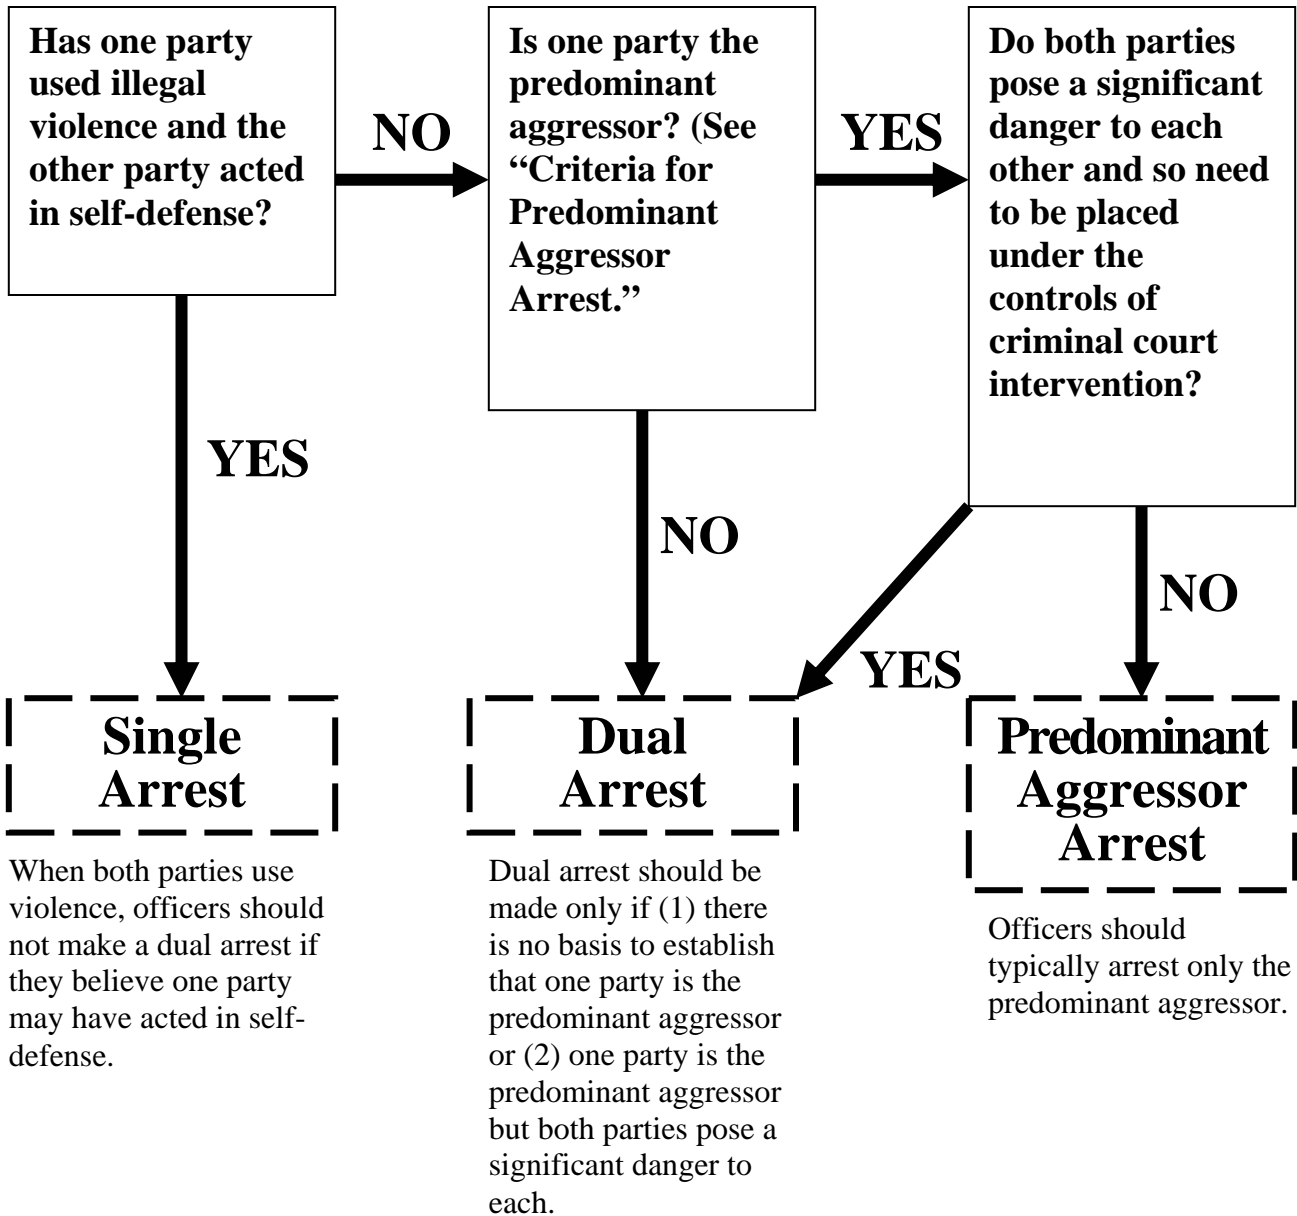

PREFERRED OFFICER OPTIONS WHEN BOTH PARTIES USE VIOLENCE

*“Domestic Violence: The Law Enforcement Response”
by Law Enforcement Training Center & Duluth Domestic Violence Abuse Intervention Project*